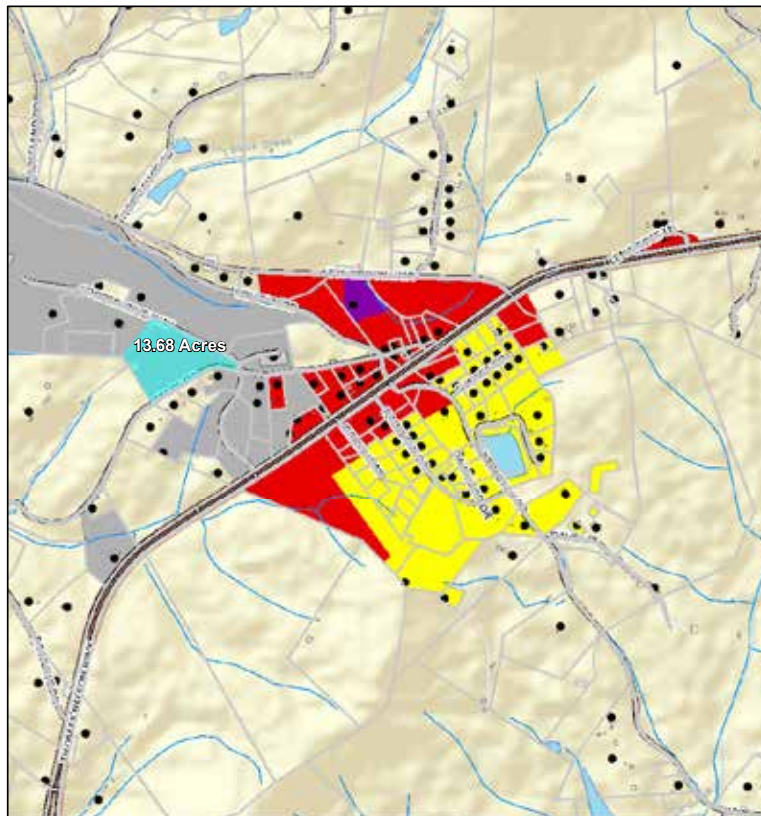

Colleen Business Park, Colleen, VA

Property Info

Zoning: Commercial - Industrial

Acres: 13.68

Utilities: Water/Sewer to the site

Transportation

Airports: 36 miles to Lynchburg Airport and 44 miles to Charlottesville Airport

Distance to 64: 35 miles

Notes

Raw Land

Colleen Business Park Parcel

October 3, 2018